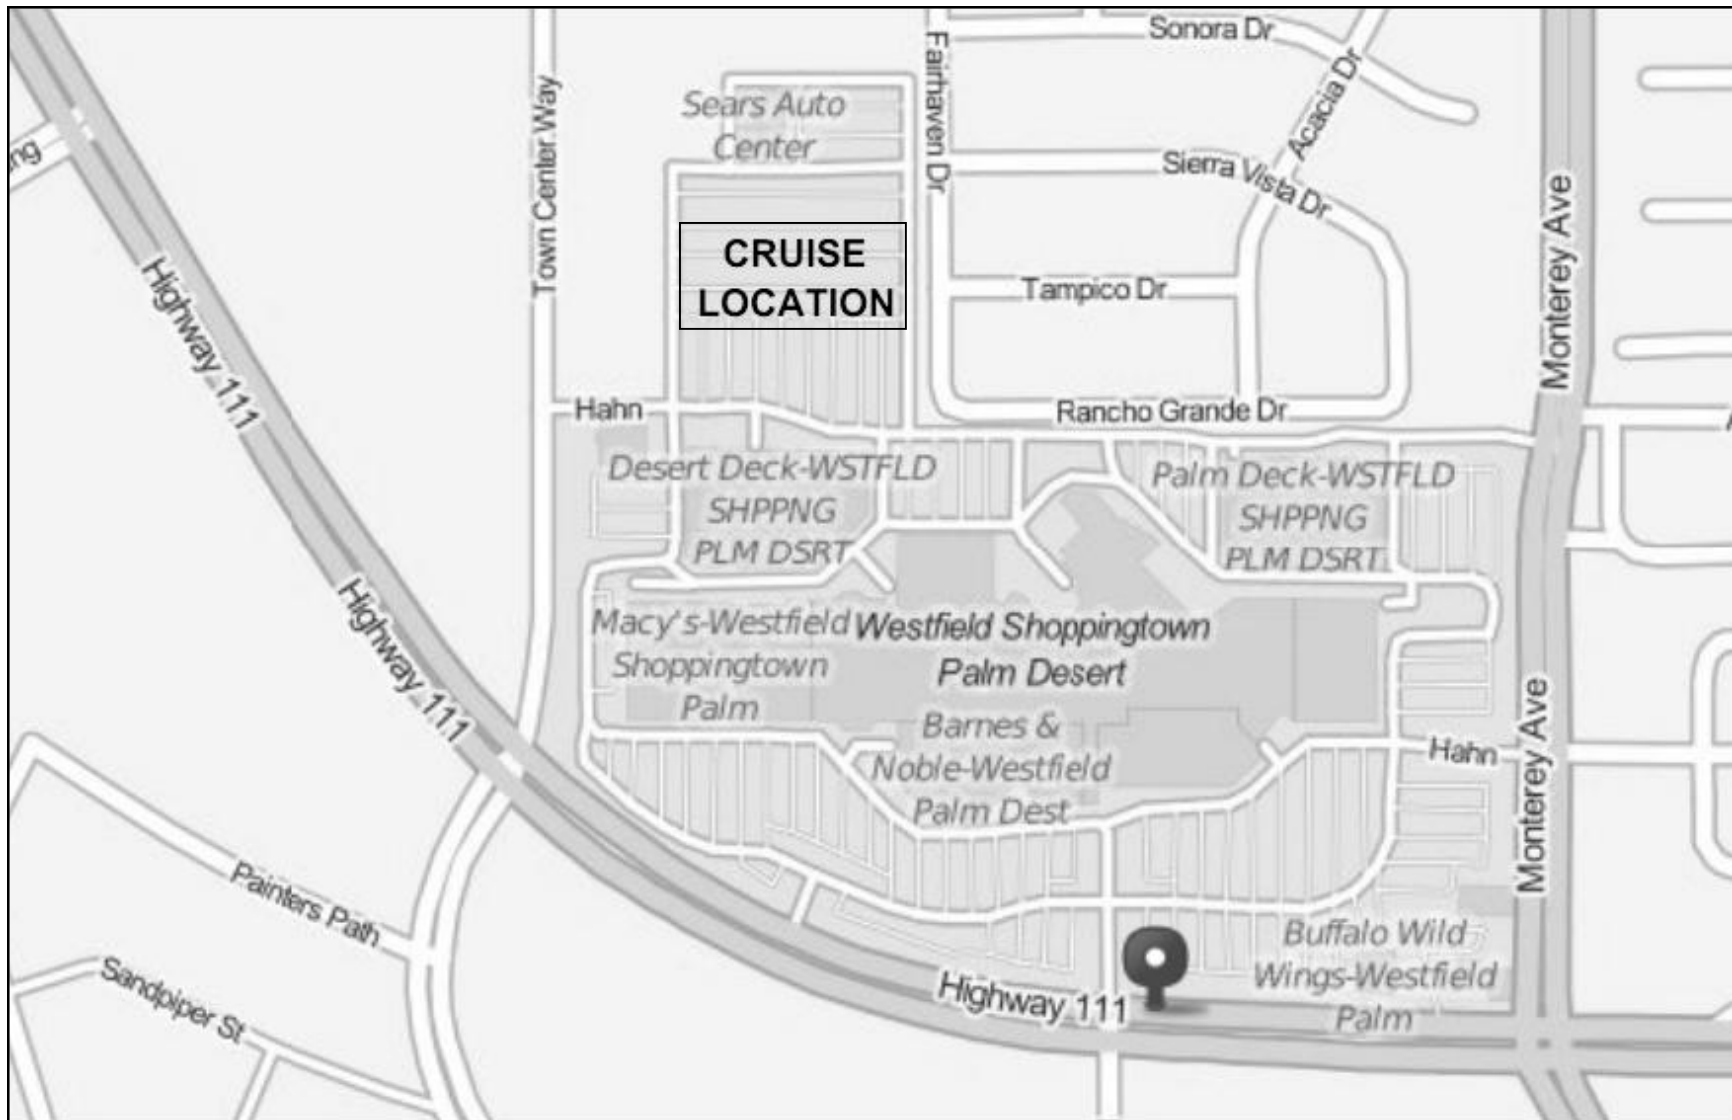

CRUISE-IN

2015 - 2016 SEASON

Westfield[®]
Palm Desert

72-840 Highway 111, Palm Desert CA 92260

Monterey and Highway 111
North side of Mall behind Macy's

Customs • Rods • Classics • Muscle Cars • Trucks • Motorcycles

Non-Members

\$5 per vehicle entry

Spectators

Free

Members

*1 Free entry per Membership
Additional vehicles \$5 Each*

SAVE THE DATE

Dr. George Charity Car ShowSM, February 13, 2016 - Indian Wells Tennis Gardens
Download flyer & registration at: <http://www.palmspringscruisinassociation.com>